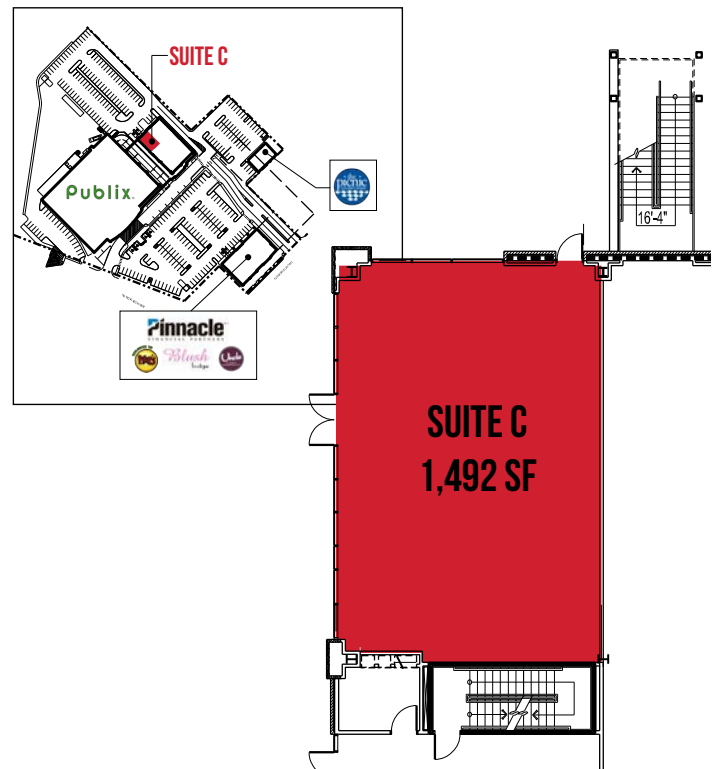

OVERVIEW

ADDRESS	4322 HARDING PIKE, NASHVILLE, TN 37205
SUB-MARKET	BELLE MEADE
USE	RETAIL
AVAILABLE	1,492 SF | SUITE 105

Adjacent to Publix and Across from Moe's Southwest Grill, Blush, and Pinnacle Financial Partners

Lower Level Parking Garage