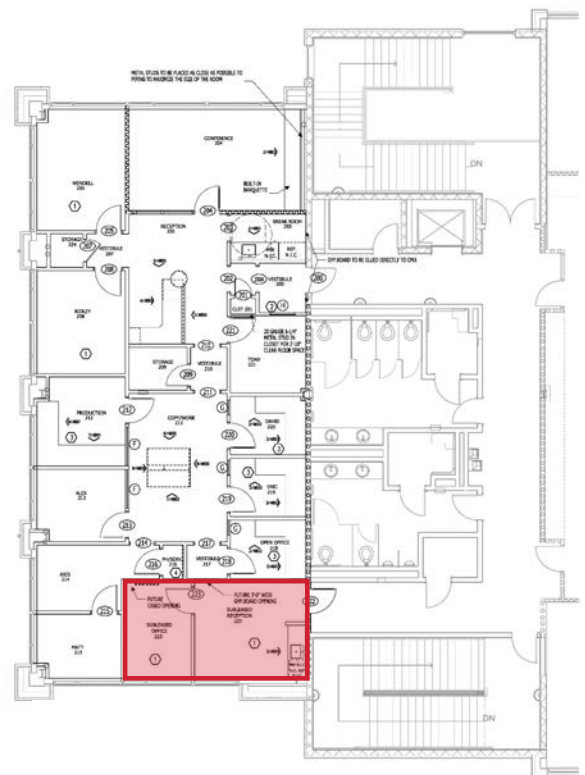

OVERVIEW

ADDRESS 6606 Charlotte Pike
Nashville, TN 37209

USE Office

AVAILABLE Suite 202 / 314 SF

- Publix-anchored, mixed-use center in West Nashville in the heart of the Charlotte Pike corridor

LOCATION

FLOOR PLAN